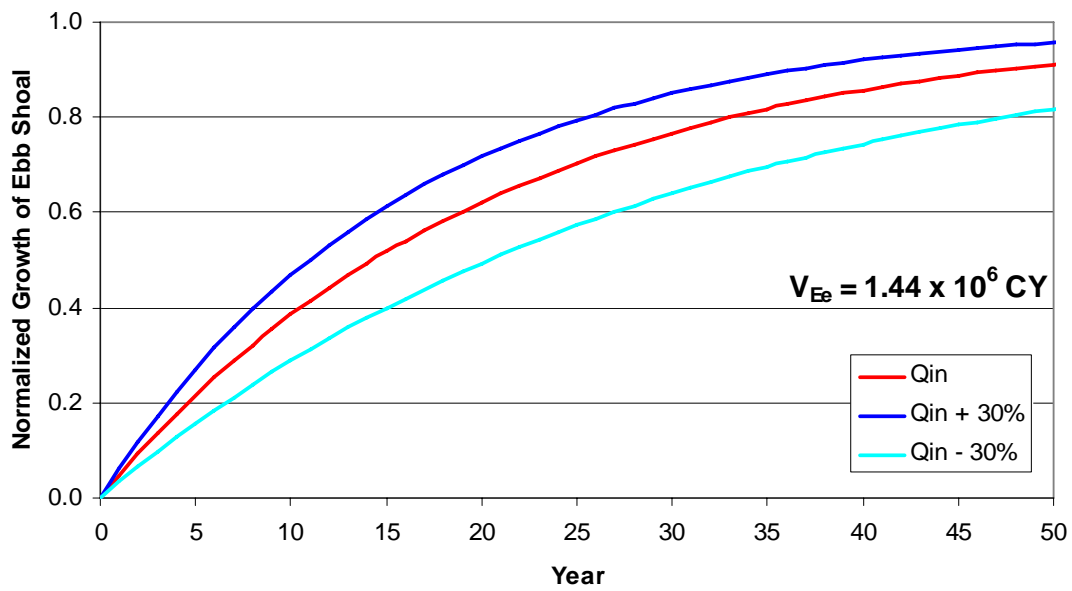

Figure 33(a)-1 Volume Growth of Ebb Shoal at Midnight Pass Following Pass Reopening

Figure 33(a)-2 Normalized Volume Growth of Ebb Shoal at Midnight Pass Following Pass Reopening